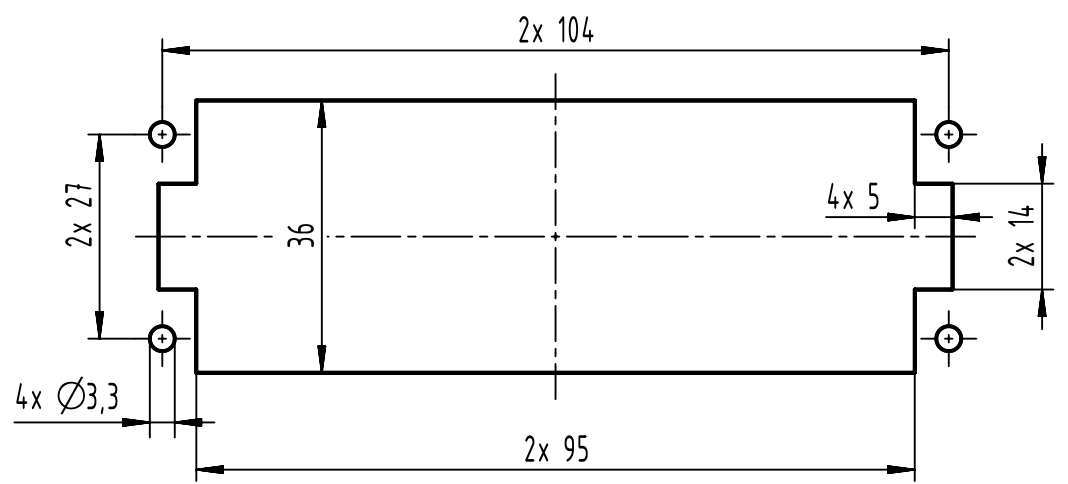

1 2 3 4 5 6

A

B

C

D

4x M3x10

panel cut out

	All Dimensions in mm Original Size DIN A4		Scale 1:1	Free size tol.		Ref.
			Created by MOELLERLI	Inspected by SUNDERMEIER	Standardisation SAP_WFRT	Sub.
		All rights reserved	Date 2021-12-14		State Final Release	
		Department EL PD	Title Han 108DD-HMC-F-c			Doc-Key / ECM-Nr. 100530984/UGD/003/D 500000202261
		HARTING D-32339 Espelkamp	Type TB	Number 09 16 208 3101		Rev. D Page 1/1