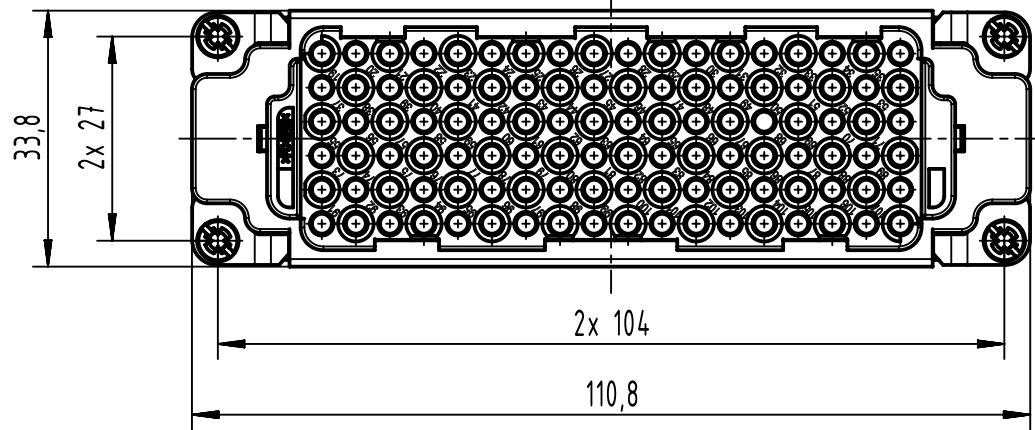

1 2 3 4 5 6

A

B

C

D

4x M3x10

panel cut out

	All Dimensions in mm Original Size DIN A4		Scale 1:1	Free size tol.		Ref.
			Created by MOELLERLI	Inspected by SUNDERMEIER	Standardisation SAP_WFRT	Sub.
		All rights reserved	Date 2021-12-14		State Final Release	
		Department EL PD	Title Han 108DD-HMC-F-c			Doc-Key / ECM-Nr. 100530984/UGD/003/D 500000202261
		HARTING D-32339 Espelkamp	Type TB	Number 09 16 208 3101		Rev. D Page 1/1