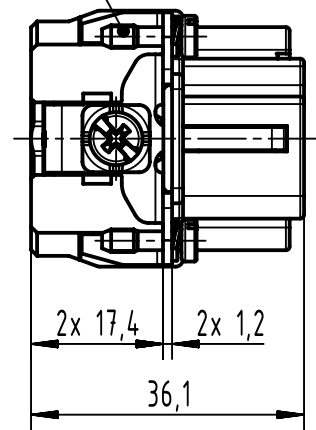

1 2 3 4 5 6

A

B

C

D

4x M3x10

panel cut out

	All Dimensions in mm Original Size DIN A4		Scale 1:1	Free size tol.		Ref.
			Created by MOELLERLI	Inspected by SUNDERMEIER	Standardisation SAP_WFRT	Sub.
		All rights reserved	Date 2021-12-14		State Final Release	
		Department EL PD	Title Han 108DD-HMC-F-c			Doc-Key / ECM-Nr. 100530984/UGD/003/D 500000202261
		HARTING D-32339 Espelkamp	Type TB	Number 09 16 208 3101		Rev. D Page 1/1